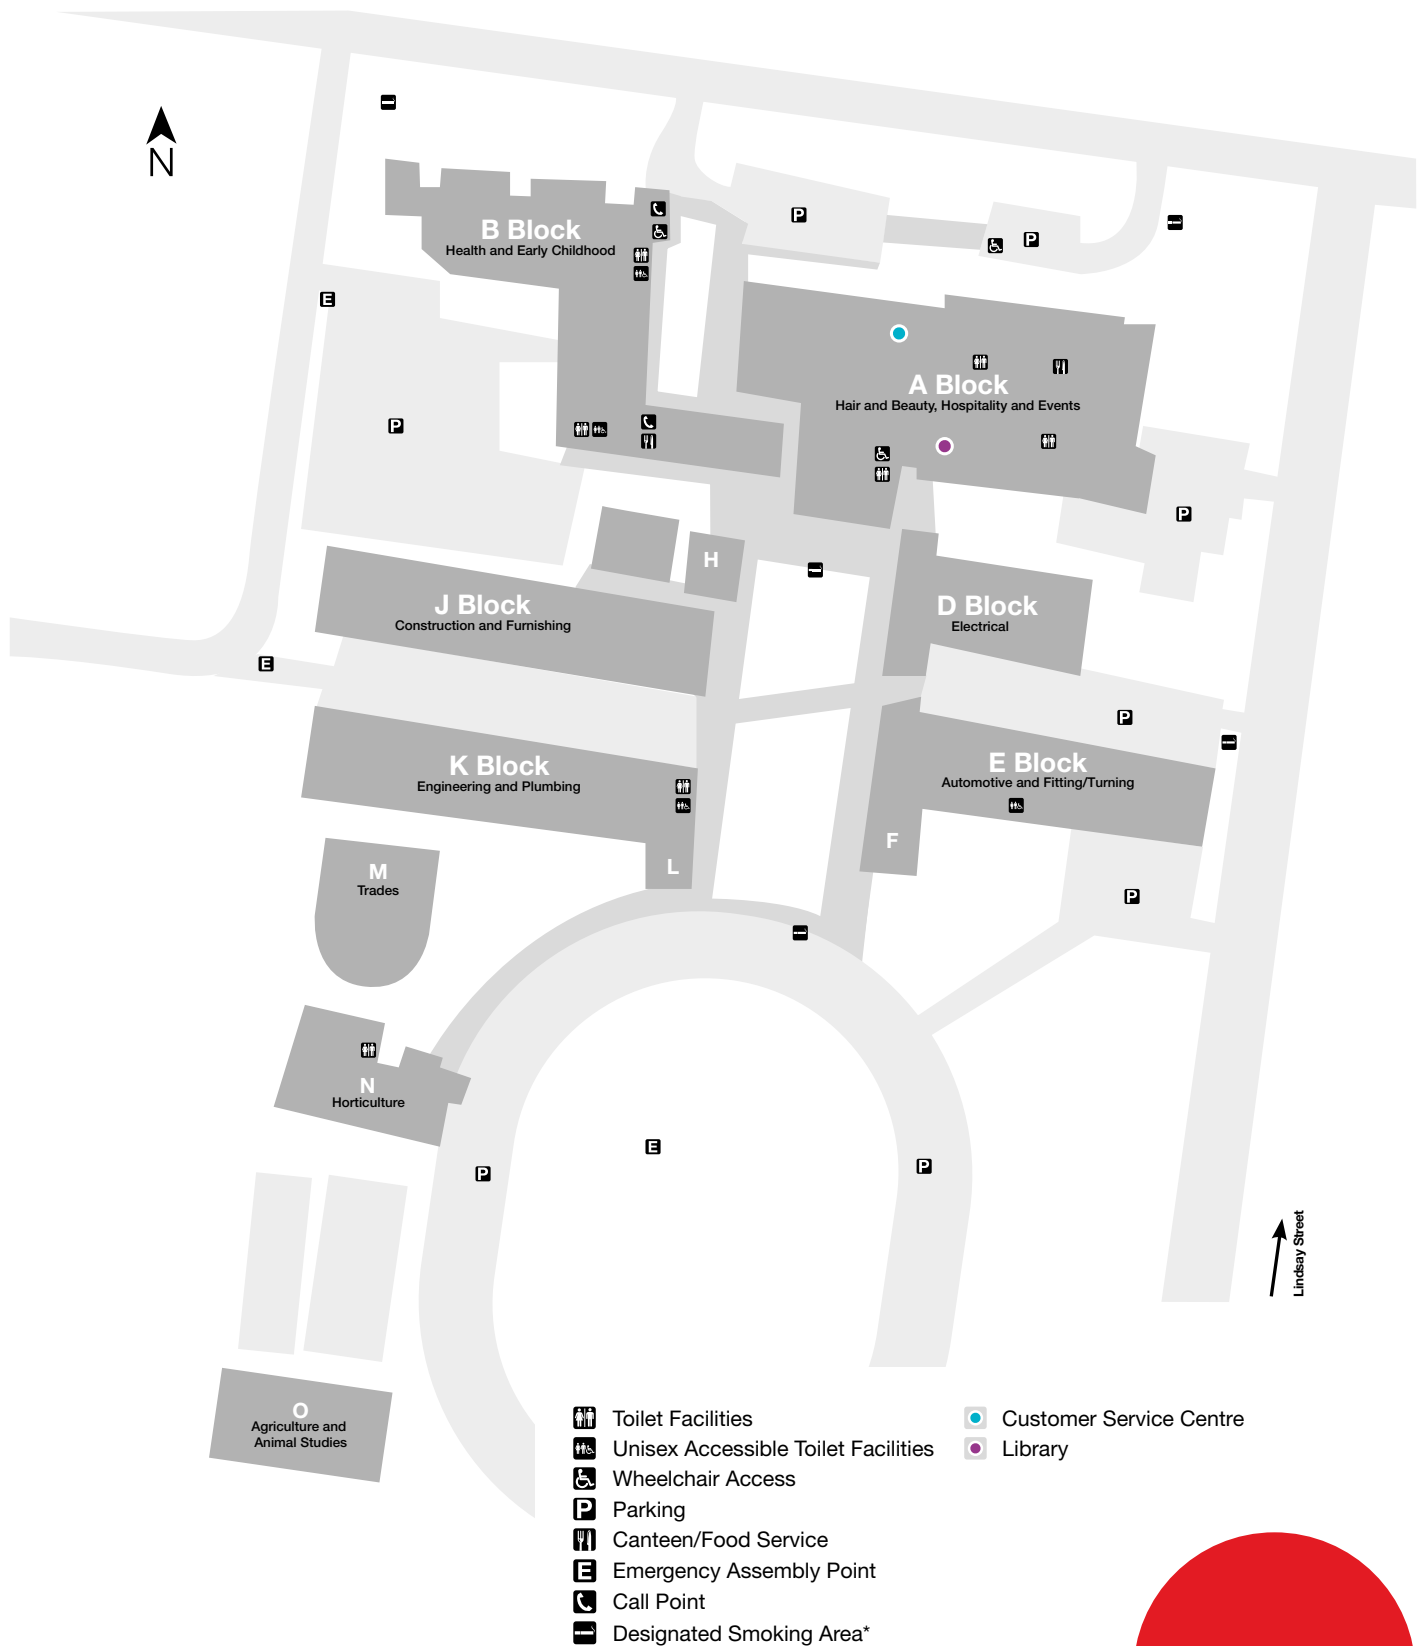

Toowoomba Campus Map

100 Bridge Street, Toowoomba Qld 4350

1300 308 233

tafeqld.edu.au

RTO 0275 | CRICOS 03020E | PRV13003