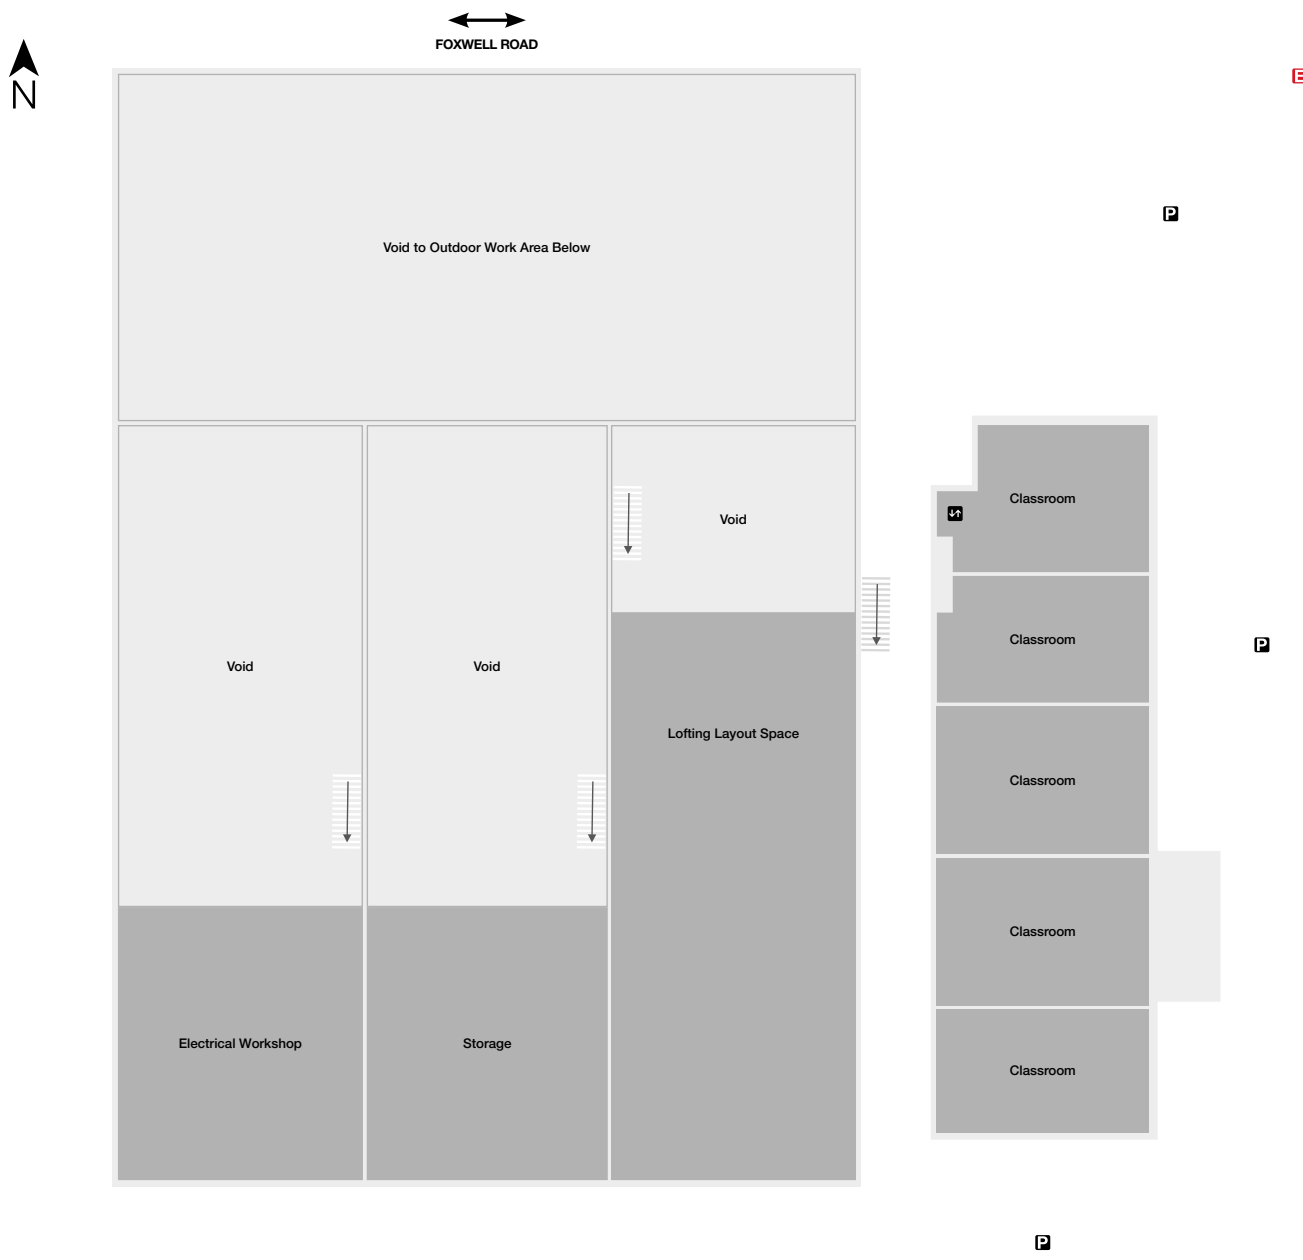

Note: If you require a unisex accessible toilet facility please contact our Customer Service Centre.

1300 308 233

tafeqld.edu.au

RTO 0275 | CRICOS 03020E | HEP PRV13003

MAKE GREAT HAPPEN

COOMERA MARINE CAMPUS MAP

198 Foxwell Road, Coomera QLD 4209

All TAFE Queensland campuses are smoke free.

FIRST FLOOR

-  Toilet Facilities
-  Unisex Accessible Toilet Facilities
-  Lifts
-  Parking
-  Emergency Assembly Point

Note: If you require a unisex accessible toilet facility please contact our Customer Service Centre.