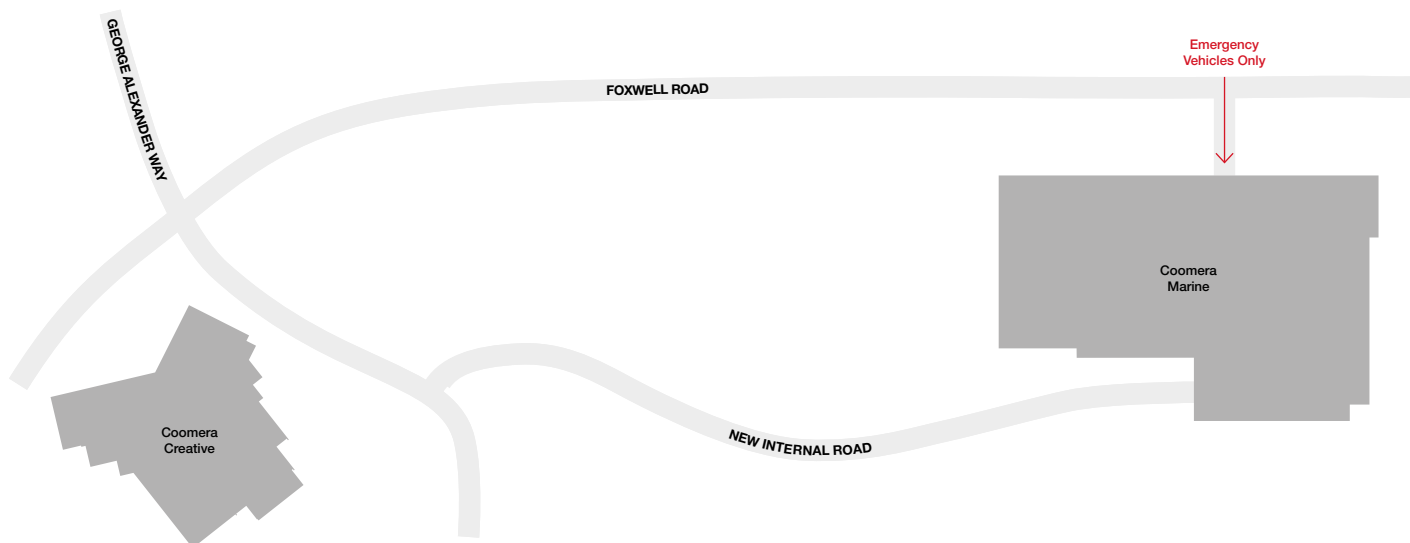

1300 308 233

tafeqld.edu.au

RTO 0275 | CRICOS 03020E | HEP PRV13003

**MAKE
GREAT
HAPPEN**

COOMERA CAMPUS MAP

198 Foxwell Road Coomera QLD 4209

All TAFE Queensland campuses are smoke free.

CREATIVE AND MARINE BUILDINGS