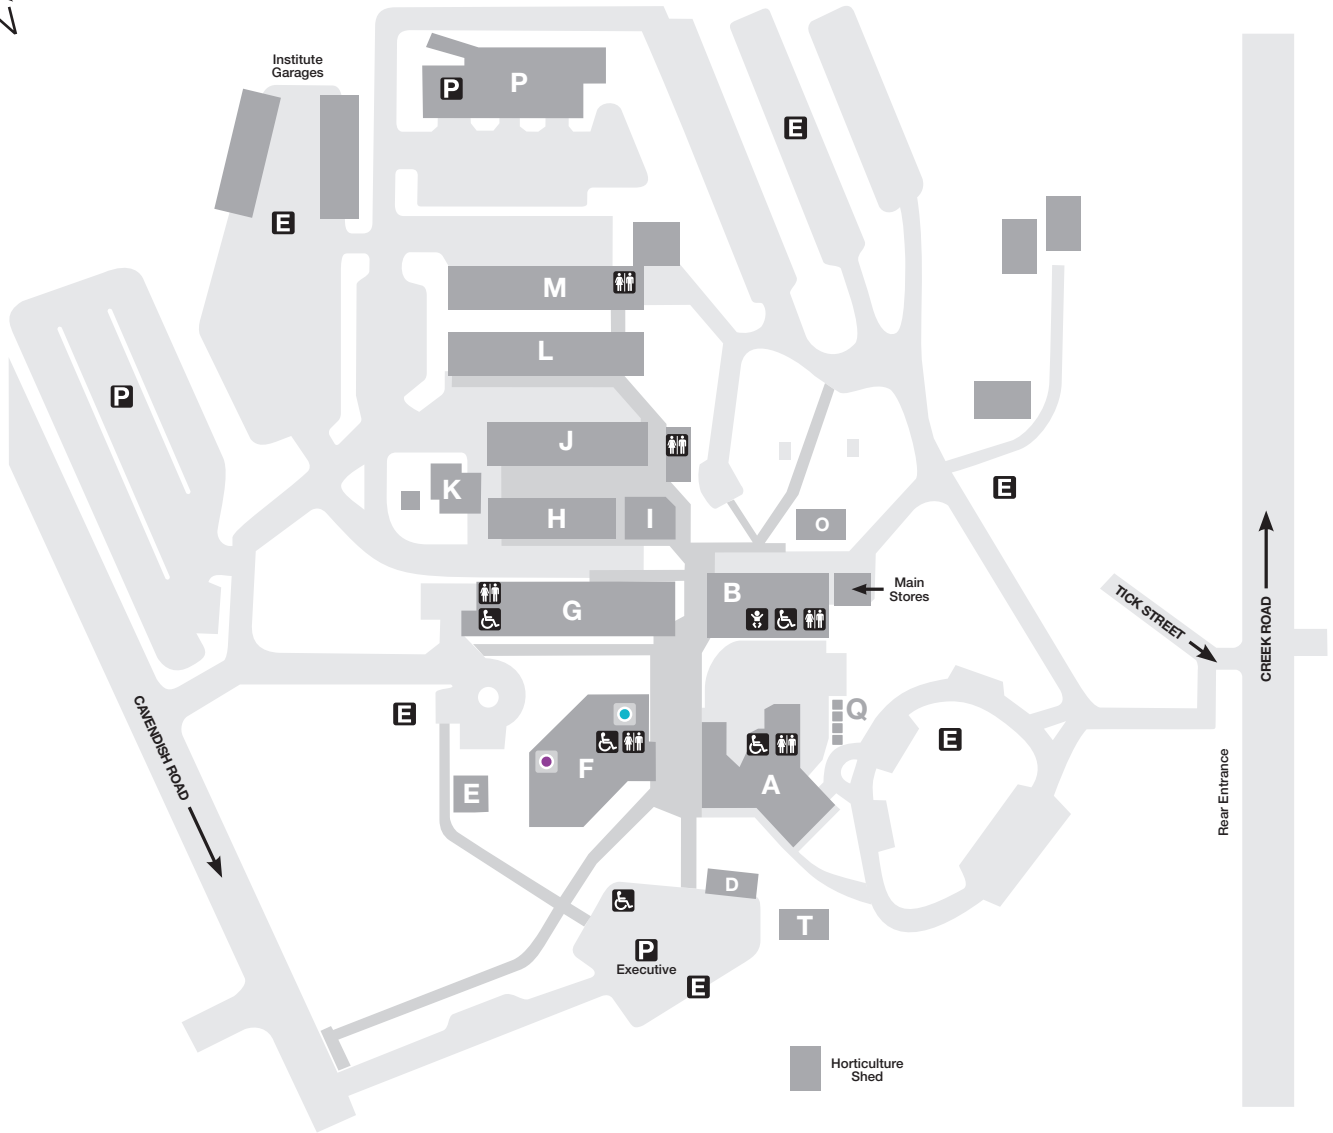

MT GRAVATT CAMPUS MAP

1030 Cavendish Road Mt Gravatt Qld 4122

- Toilet Facilities
- Unisex Accessible Toilet Facilities*
- Wheelchair Access
- Parking
- Emergency Assembly Point
- Call Point
- Parents Room
- Customer Service Centre
- Library