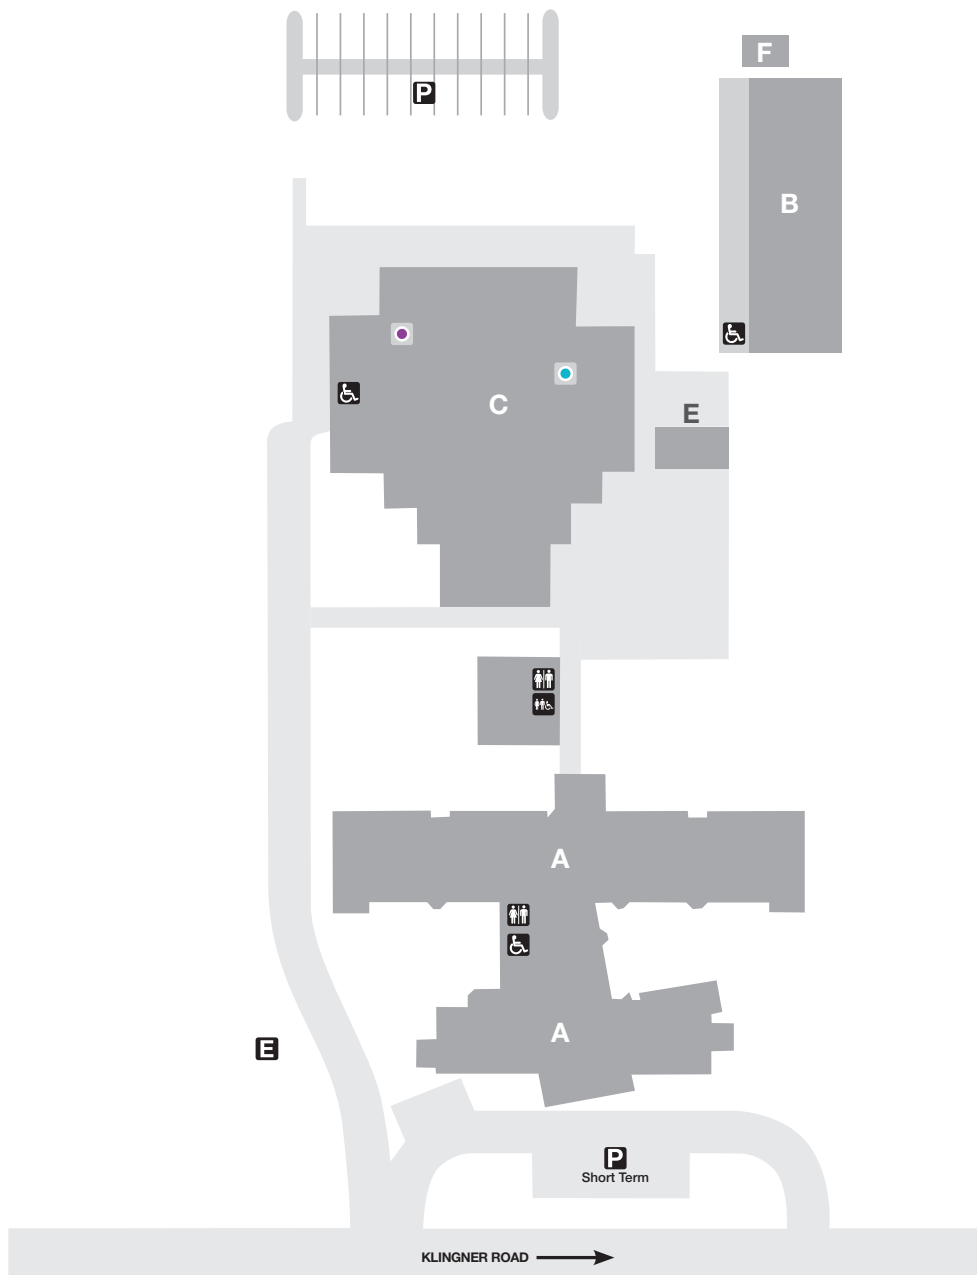

# REDCLIFFE CAMPUS MAP

64-68 Klingner Road Redcliffe Qld 4020

- Toilet Facilities
- Unisex Accessible Toilet Facilities\*
- Wheelchair Access
- Parking
- Emergency Assembly Point
- Call Point
- Customer Service Centre
- Library