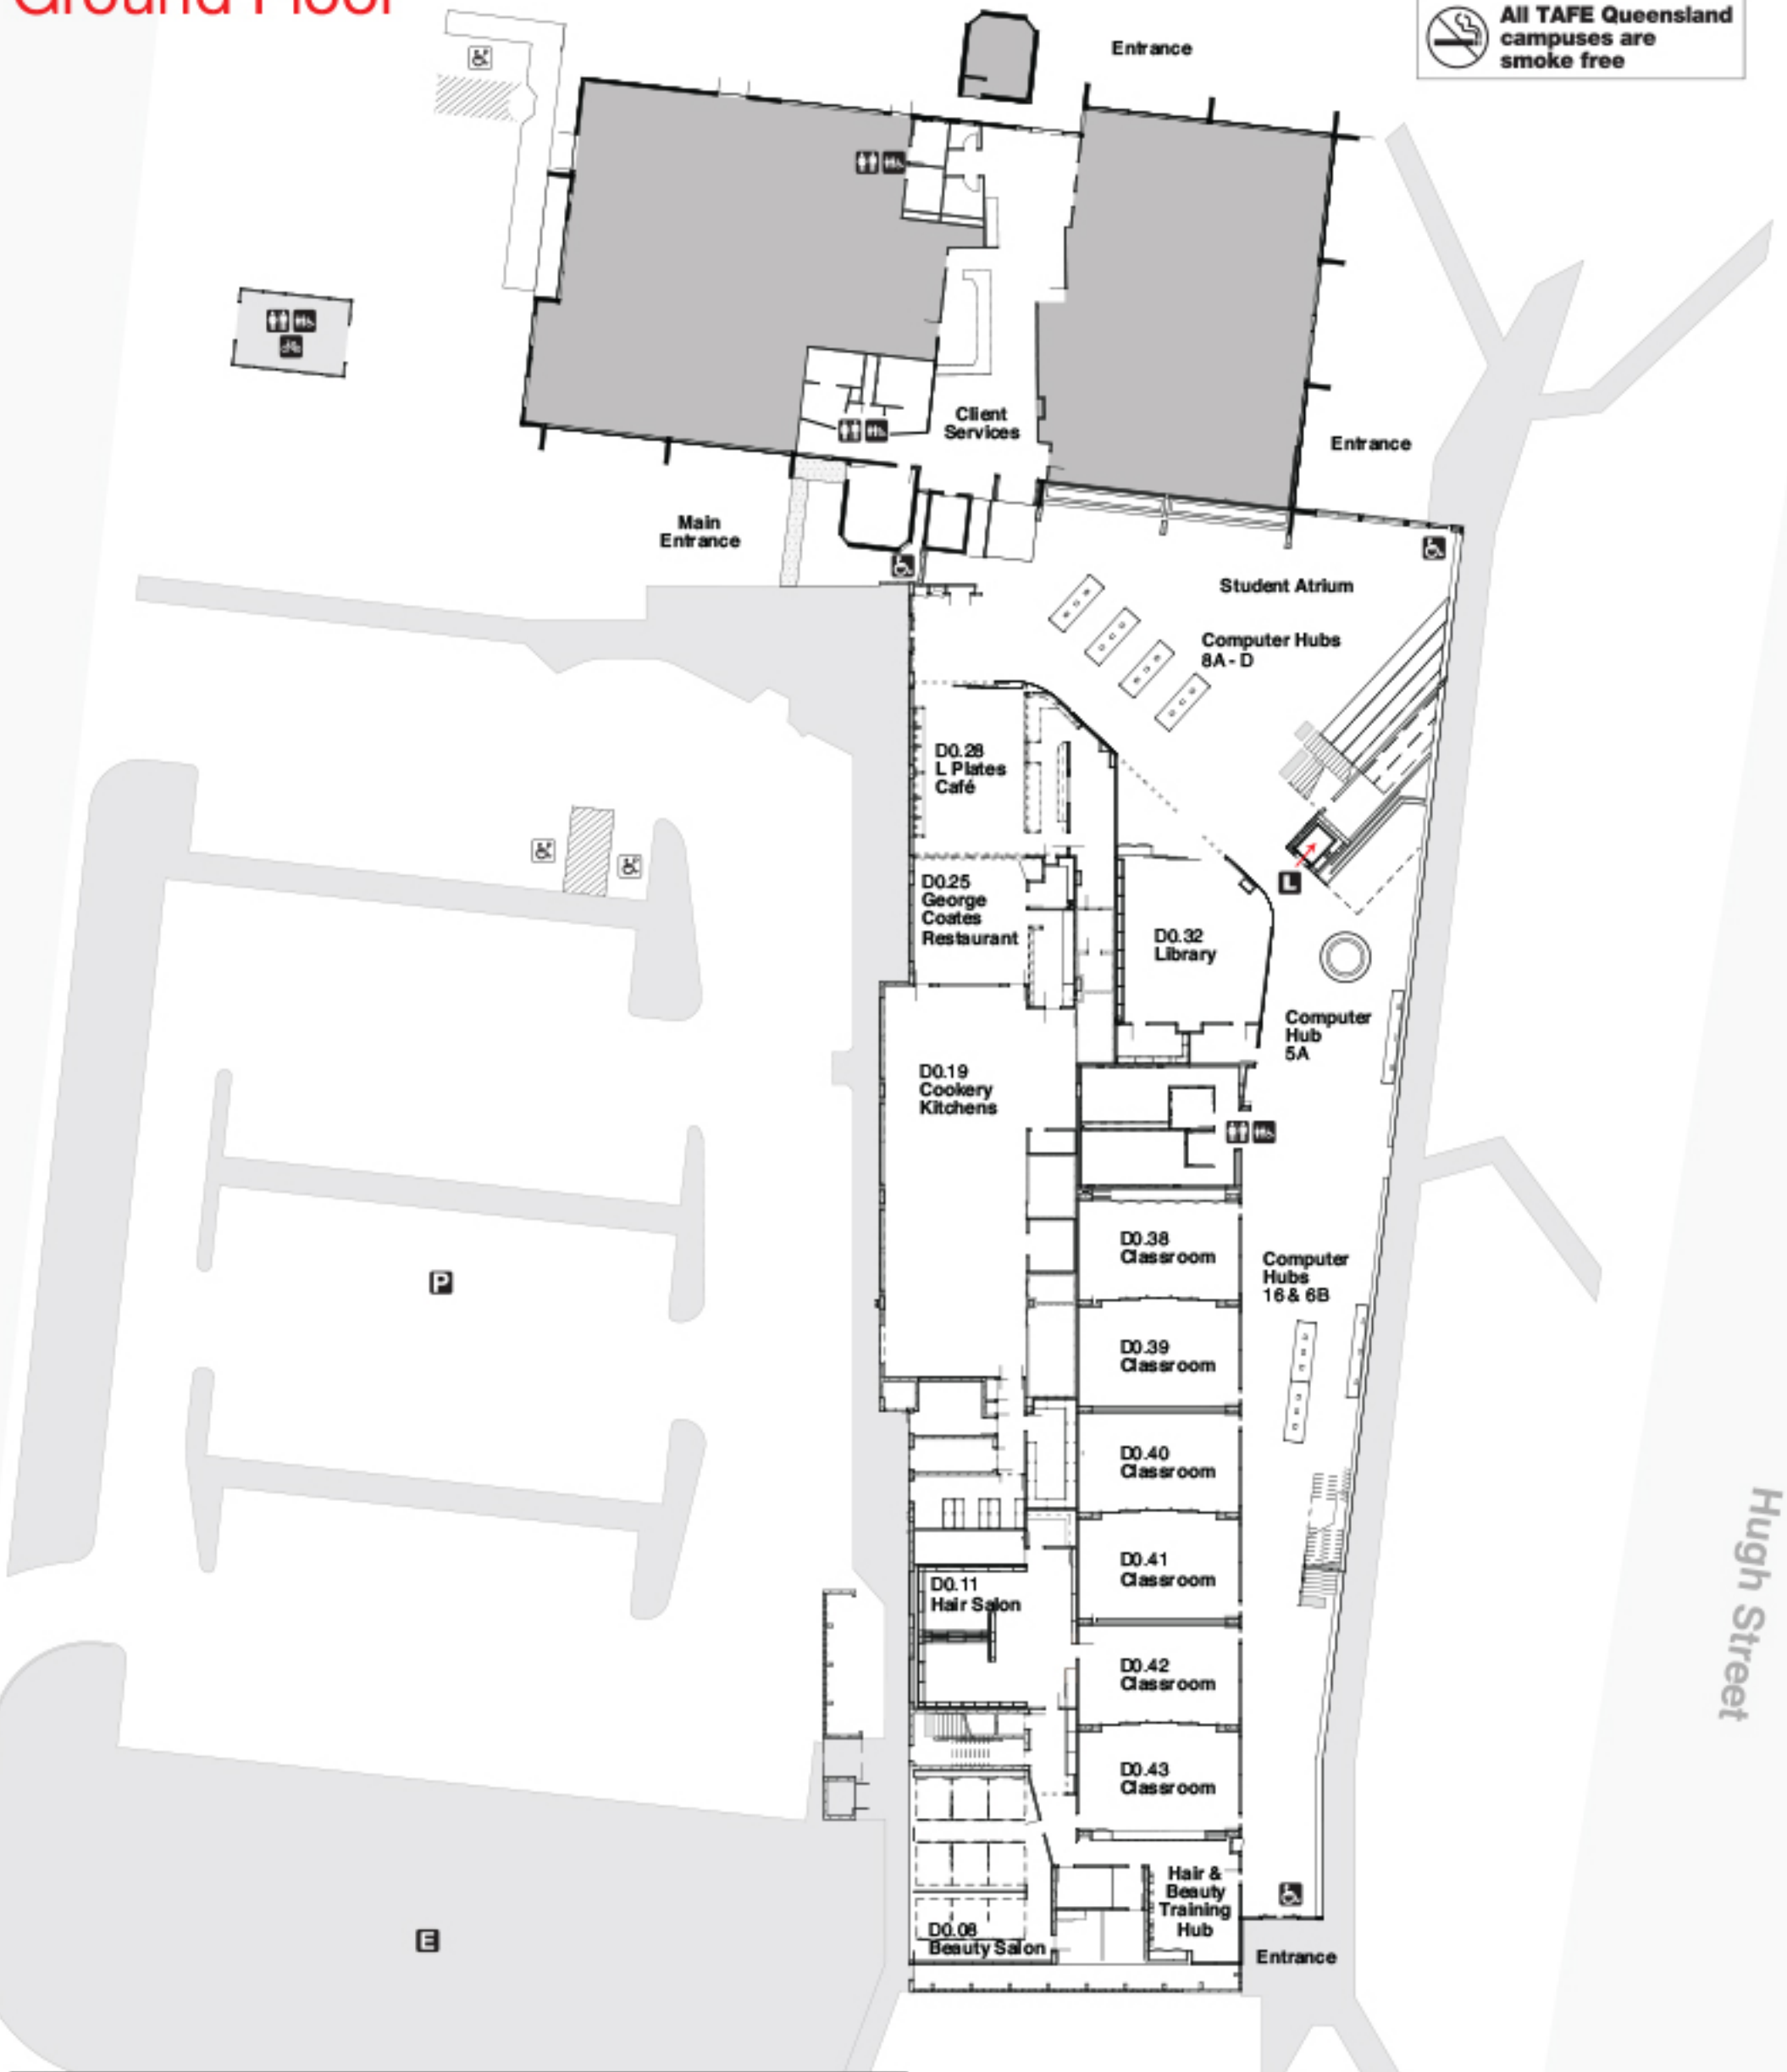

TOWNSVILLE (PIMLICO) CAMPUS MAP

Ground Floor

All TAFE Queensland campuses are smoke free

- | | |
|-------------------------------------|--------------------------|
| Toilet Facilities | Parking |
| Unisex Accessible Toilet Facilities | Disabled Parking |
| Wheelchair Access | Emergency Assembly Point |
| Bicycle Racks | Lift |

1300 308 233

tafeqld.edu.au

RTO 0275 | CRICOS 03020E | TEQSA PRV13003

Fulham Road

MAKE GREAT HAPPEN

TOWNSVILLE (PIMLICO) CAMPUS MAP

First Floor

 All TAFE Queensland campuses are smoke free