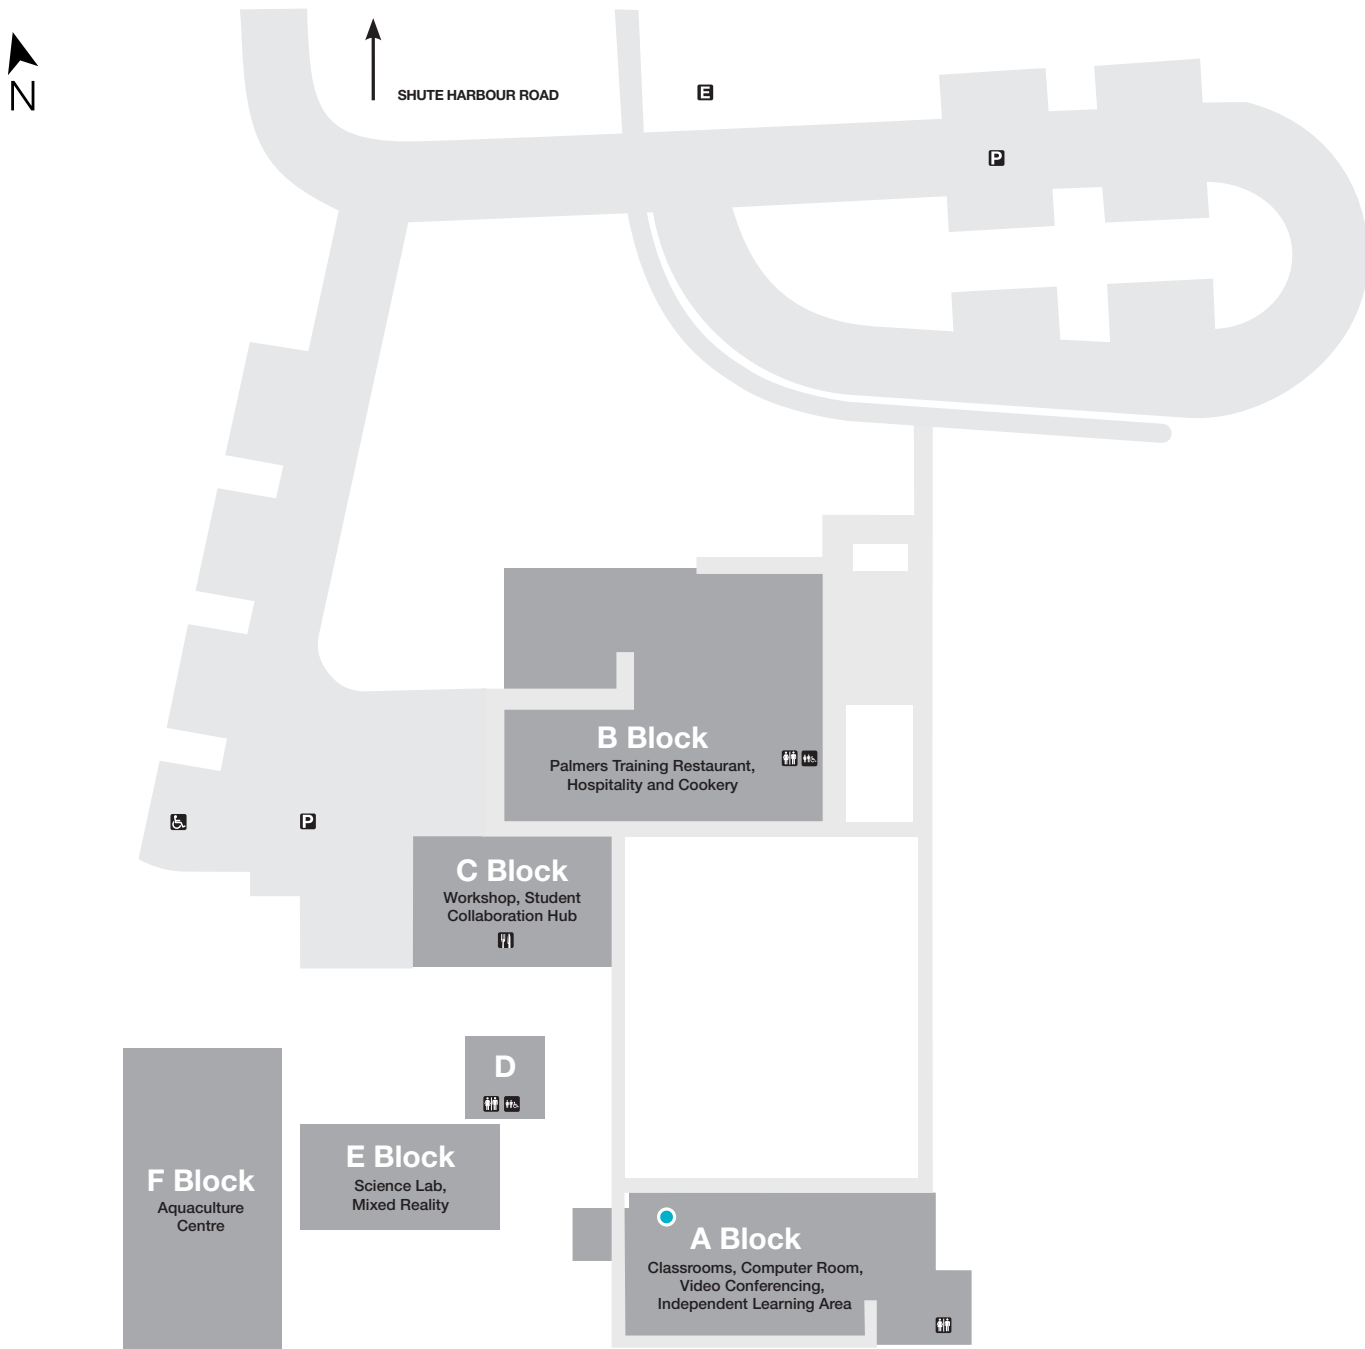

THE WHITSUNDAYS CAMPUS MAP

Shute Harbour Road Cannonvale Qld 4802

 All TAFE Queensland campuses are smoke free

-  Toilet Facilities
-  Unisex Accessible Toilet Facilities*
-  Wheelchair Access
-  Parking
-  Canteen/Food Service
-  Emergency Assembly Point

**MAKE
GREAT
HAPPEN**